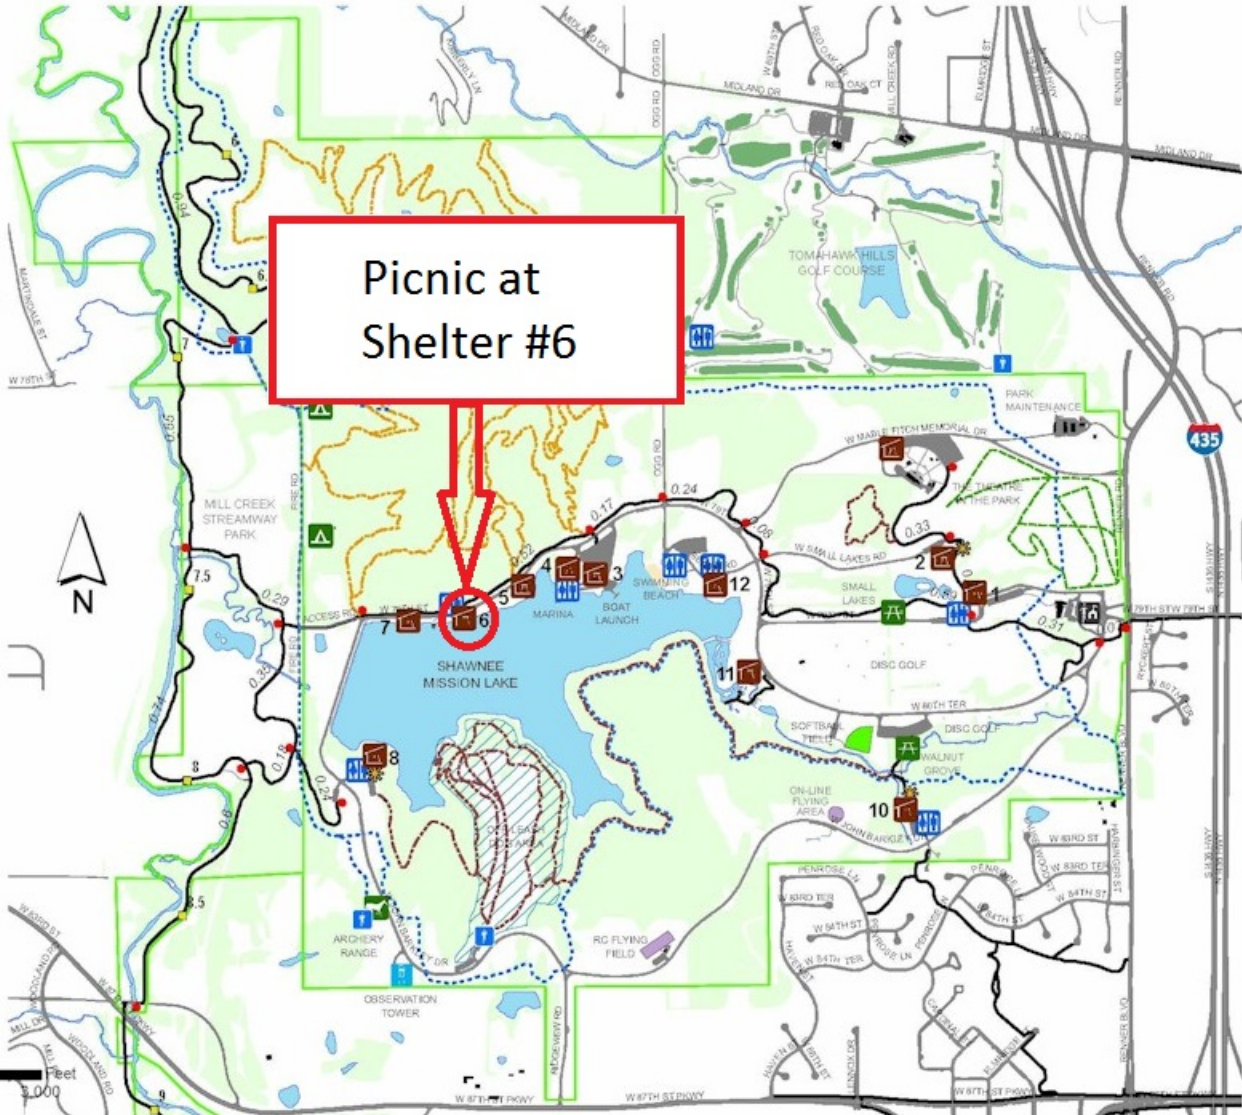

### Legend

- Trail Mile Marker
- Visitor Center
- Picnic Shelter
- Playground
- Restroom
- Portable Toilet
- Picnic Area
- Group Campsite
- Horse Trailer Parking
- Observation Tower
- Paved Trail
- Hiking Trail
- Mtn Bike Trail
- Equestrian Trail
- Cross Country Running
- Park Boundary
- Off Leash Dog Area
- Lake/Stream
- Forested
- 0.20 Distance (miles) between points

April 30, 2015

Picnic at  
Shelter #6